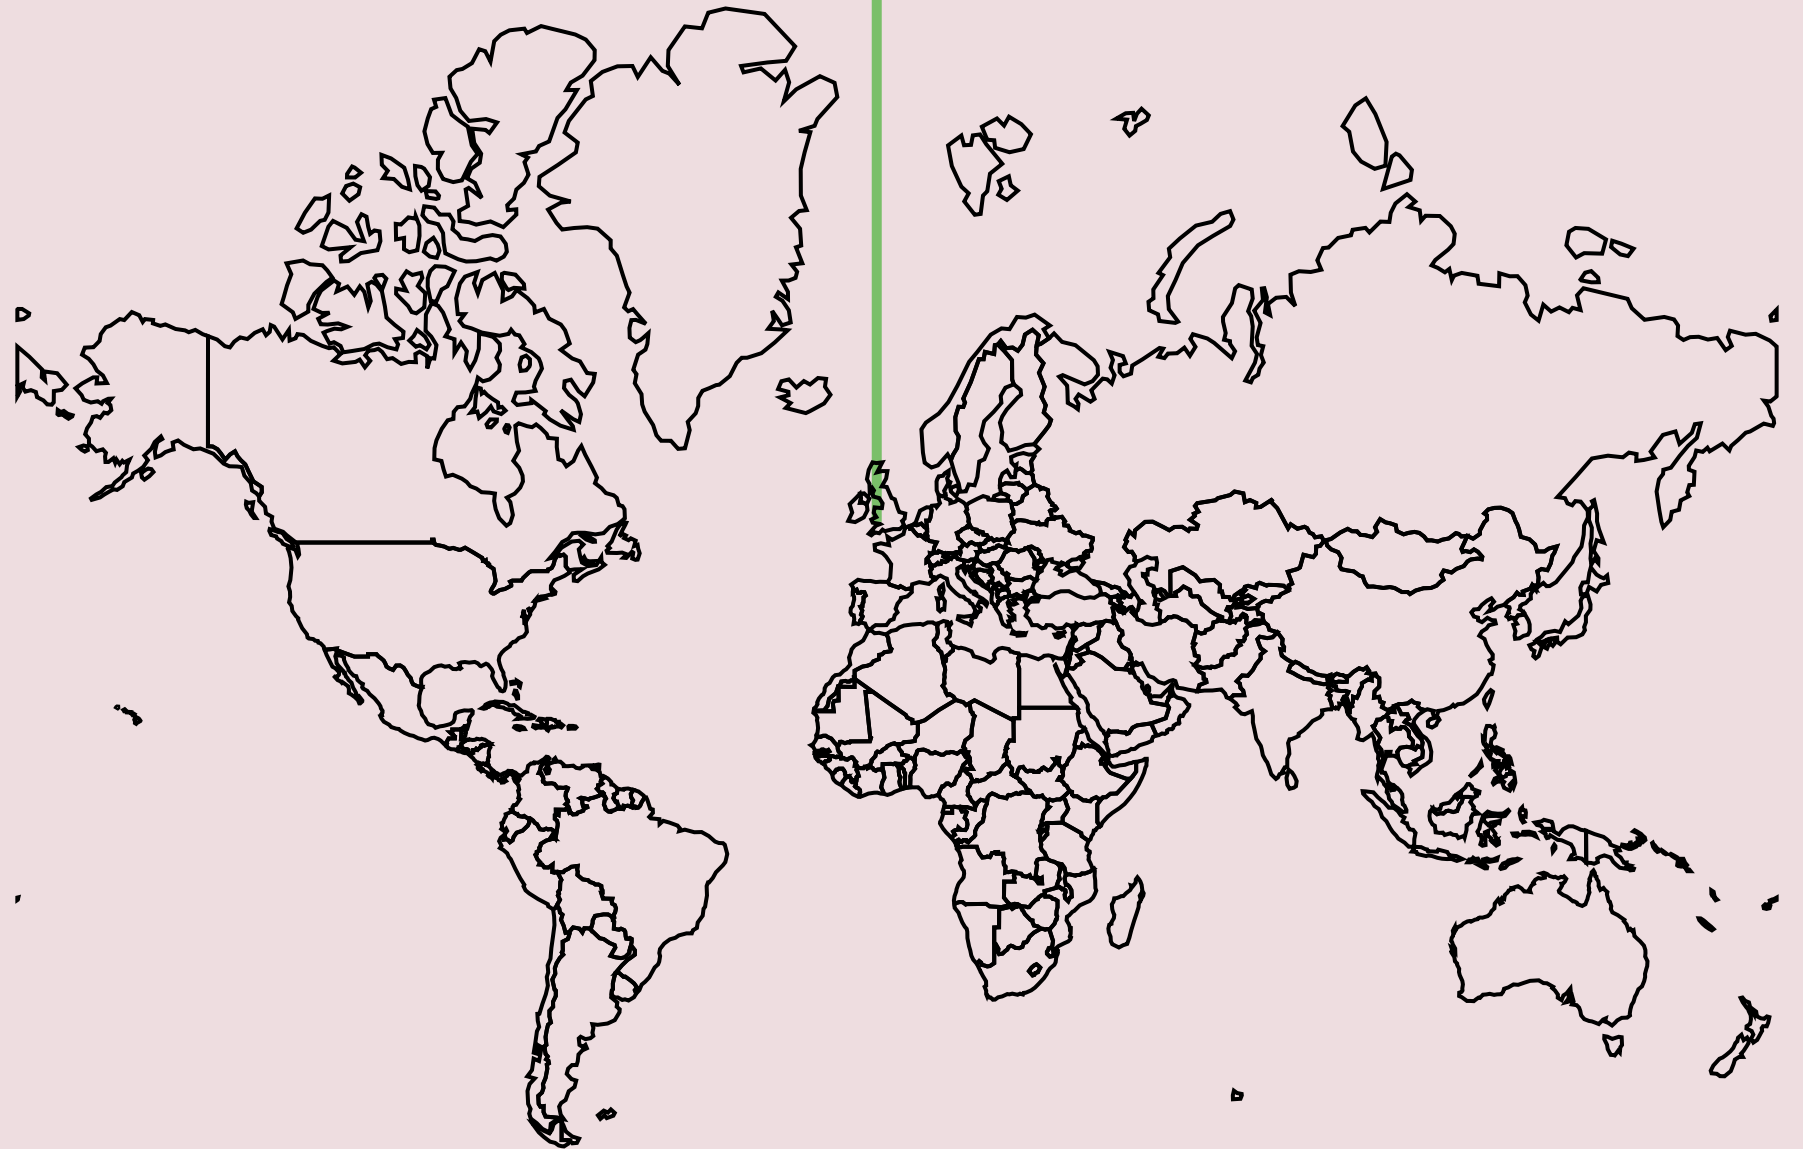

Great Welsh Marathon 2025

Click on website and map at bottom. For all events visit gbud.in/w7f

Months

J

F

M

A

M

J

J

A

S

O

N

D

Sports

Great Welsh Marathon

Marathon

Llanelli, United Kingdom

Sun, 16 Mar

[https://www.greatwelshmarathon.co.uk/...](https://www.greatwelshmarathon.co.uk/)

Open Street Map

Google Map

Mar

Su	M	T	W	T	F	Sa
						1
2	3	4	5	6	7	8
9	10	11	12	13	14	15
16	17	18	19	20	21	22
23	24	25	26	27	28	29
30	31					

<https://gbud.in/w7f>